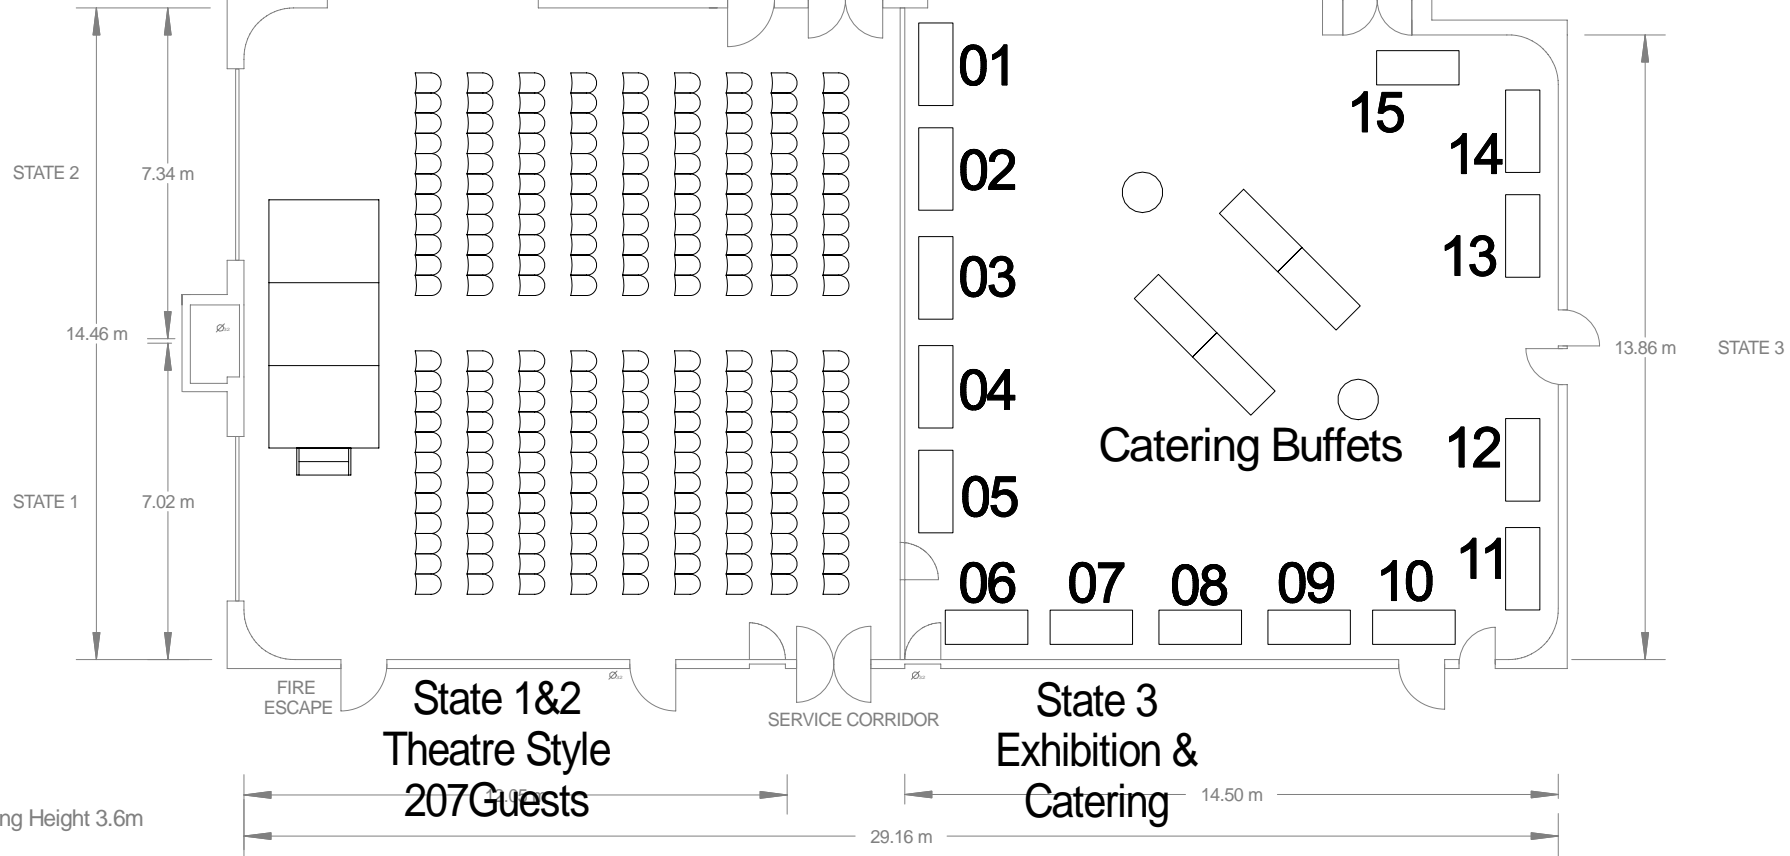

THE SEBEL ALBERT PARK

MELBOURNE

0.5 1.5 SCALE IN METRES

1st floor loading dock
(fork access only)

STORE

STATE LOBBY

Ceiling Height 3.6m

State 1&2
Theatre Style
207 Guests

State 3
Exhibition &
Catering

CLIENT	JOB TITLE/DESCRIPTION		CONTACT/PHONE	
TECHNICAL DIRECTOR/PRODUCER		JOB NO.	SHEET	ROOM
DRAWN BY	FILENAME	DRAWING DATE		EVENT DATE
DC Conferences 16-19 Oct 2008				

www.stagingconnections.com