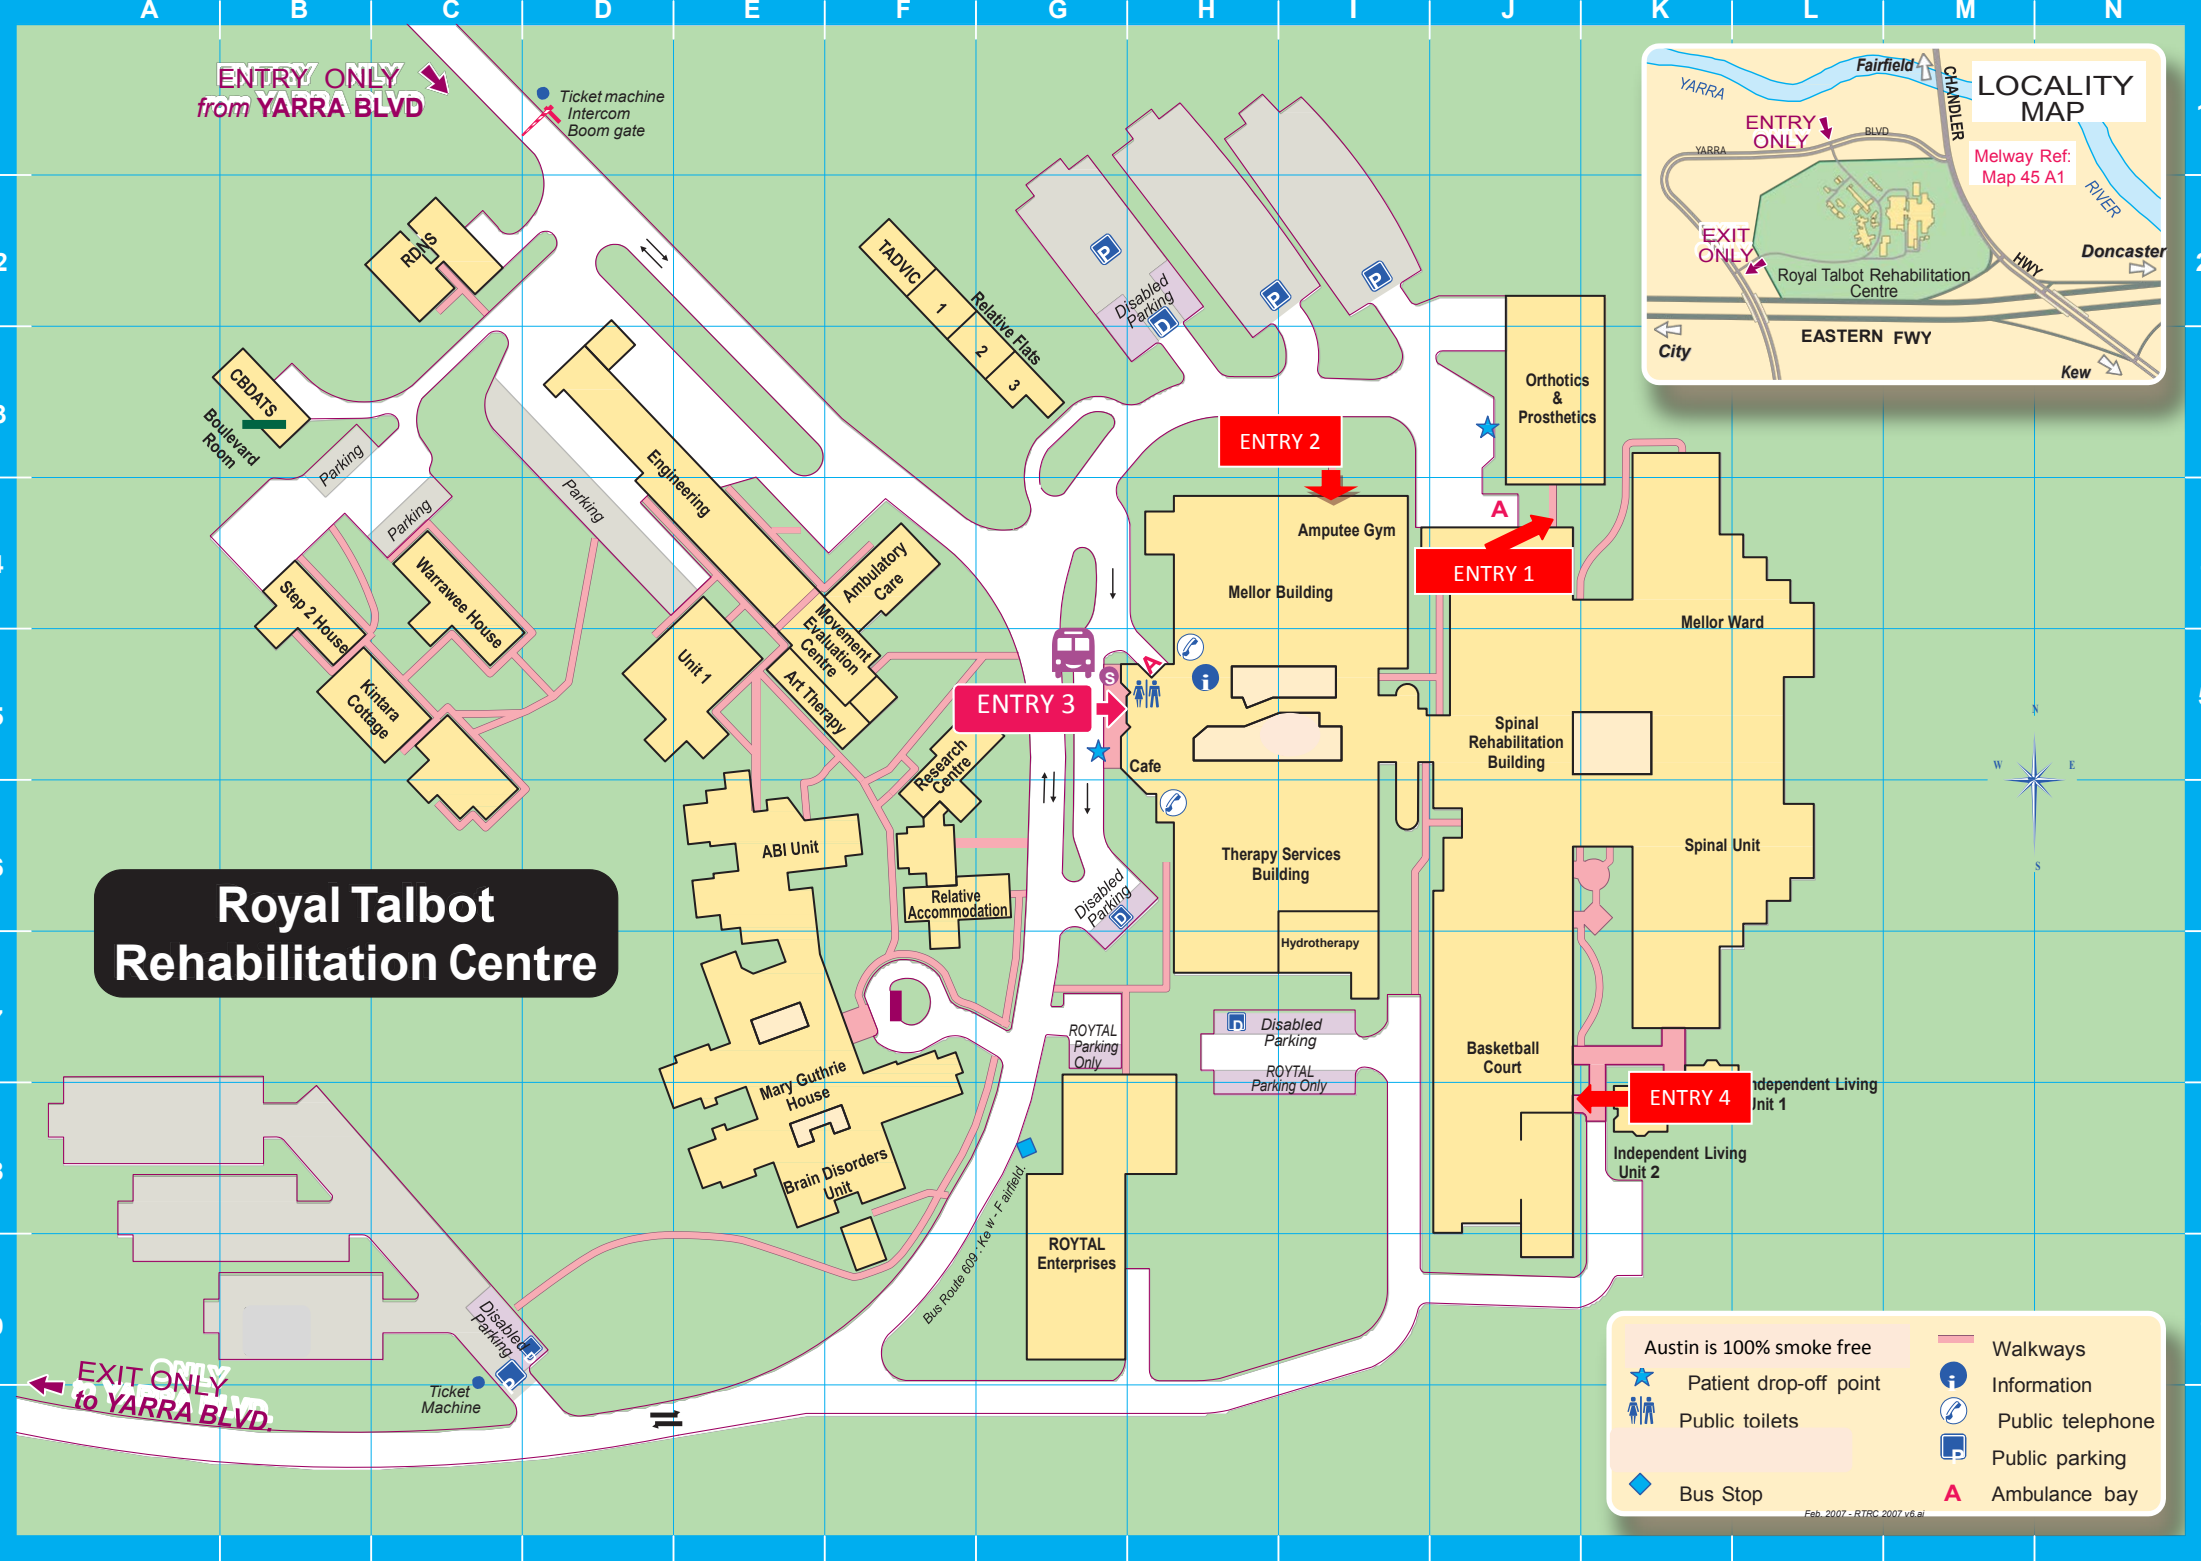

# Royal Talbot Rehabilitation Centre

**ENTRY ONLY**  
from **YARRA BLVD**

**EXIT ONLY**  
to **YARRA BLVD**

**LOCALITY MAP**

Melway Ref:  
Map 45 A1

- Austin is 100% smoke free
- ★ Patient drop-off point
- ♿ Public toilets
- ◆ Bus Stop
- Walkways
- i Information
- ☎ Public telephone
- P Public parking
- A Ambulance bay