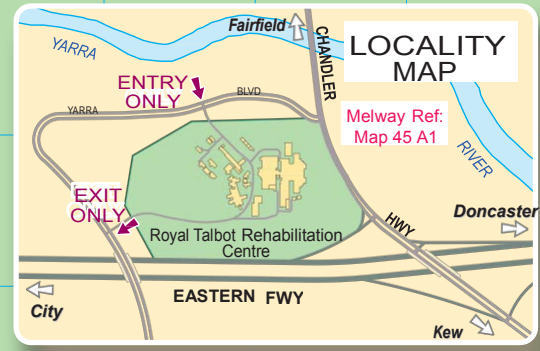

# Royal Talbot Rehabilitation Centre

**ENTRY ONLY**  
from **YARRA BLVD**

**EXIT ONLY**  
to **YARRA BLVD**

**LOCALITY MAP**

Melway Ref:  
Map 45 A1

- Austin is 100% smoke free
- ★ Patient drop-off point
- ♿ Public toilets
- ◆ Bus Stop
- Walkways
- i Information
- ☎ Public telephone
- P Public parking
- A Ambulance bay